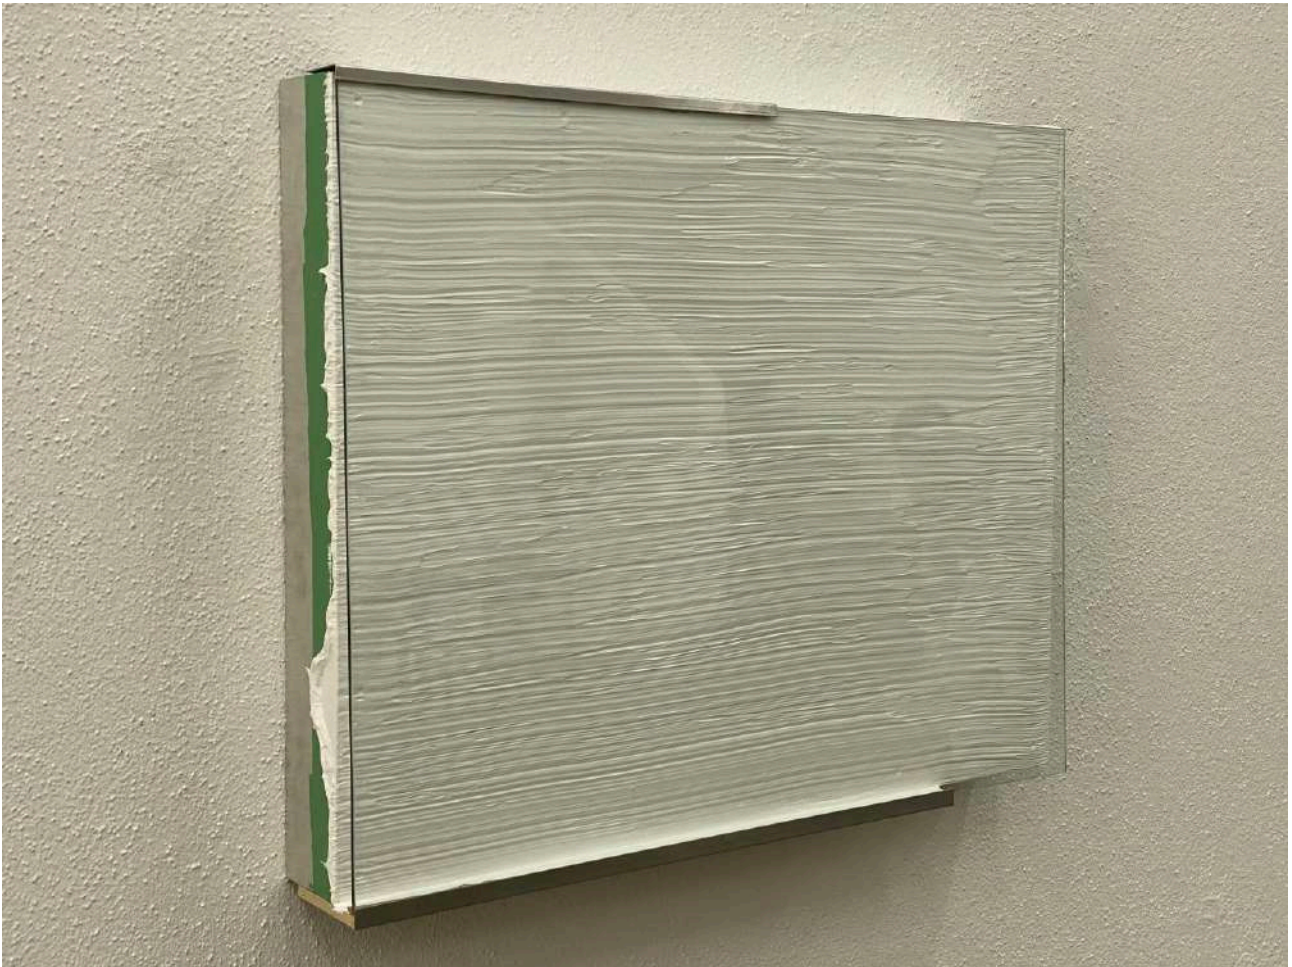

SPROVIERI

PEDRO CABRITA REIS

*The Aluminium Monochromes #23, 2020*  
acrylic on aluminium  
80 x 80 x 6 cm

SPROVIERI

PEDRO CABRITA REIS

*Landscapes 2020 (series III) #4, 2020*  
acrylic on plywood mounted on aluminium, rubber strip, glass  
61.5 x 75.5 x 11.5 cm